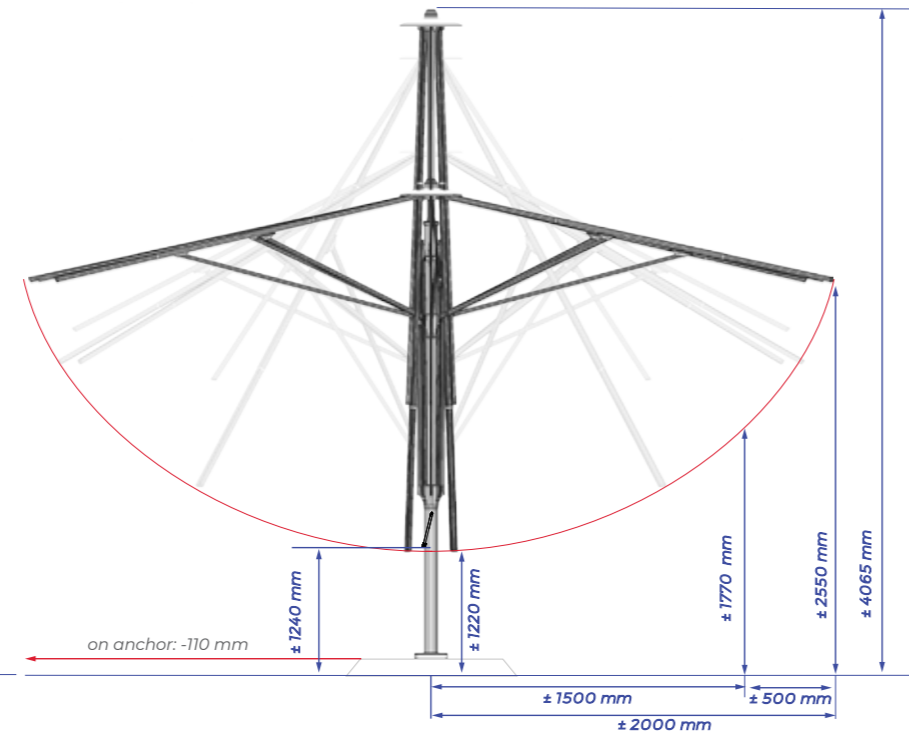

A sleek design with straight lines, that also looks marvelous while looking upwards to its eight stylishly decorated ribs. And it's a big one, as the squarely designed Basto is available in the sizes **400x400 cm** and **500x500 cm**. The Basto is equipped with a telescopic mast, that means the mast slides down when being opened, and up when being closed. This allows the parasol to open and close above a table. A large advantage for hospitality entrepreneurs because tables and chairs don't have to be constantly moved when opening or closing the parasol. The frame of the Solero Basto is made out of high quality aluminum. It's relatively lightweight and is very strong, the material also lasts against corrosion and is recyclable.

5x5 METER

4x4 METER

CHOOSE FROM 5 CLOTH COLOURS

SPECIFICATIONS & PRICES

DELIVERY FROM STOCK*

Item number	Description	Price in € excl. VAT	Price in € incl. VAT	Specifications
874.44.colour	Basto Pro 400x400 cm	1817,35	2199,00	Free protectioncover <input type="checkbox"/>
874.55.colour	Basto Pro 500x500 cm	2065,29	2499,00	Cantilever sunshade <input type="checkbox"/>
560.11.50	Tile base Basto (support is supplied with parasol)	329,75	399,00	Central pole <input type="checkbox"/>
574.60.50	Ground anchor Basto (support is supplied with parasol)	164,46	199,00	Telescopic system <input type="checkbox"/>

Lighting and heating can be found on pages 72-75
 Images of feet and anchors can be found on pages 82-83

Light included	<input type="checkbox"/>
Fade-resistant cloth	<input type="checkbox"/>
Pole in two parts	<input type="checkbox"/>
Tilttable	<input type="checkbox"/>
With rotating device 360°	<input type="checkbox"/>
Side inclination	<input type="checkbox"/>
Valance (without add. costs)	<input type="checkbox"/>
Operating system	winch
Weight cloth per m ²	300 grams
Integrated rib ends	<input type="checkbox"/>
Number of ribs	8
Closes over the table	<input type="checkbox"/>
Pole diameter	86 mm