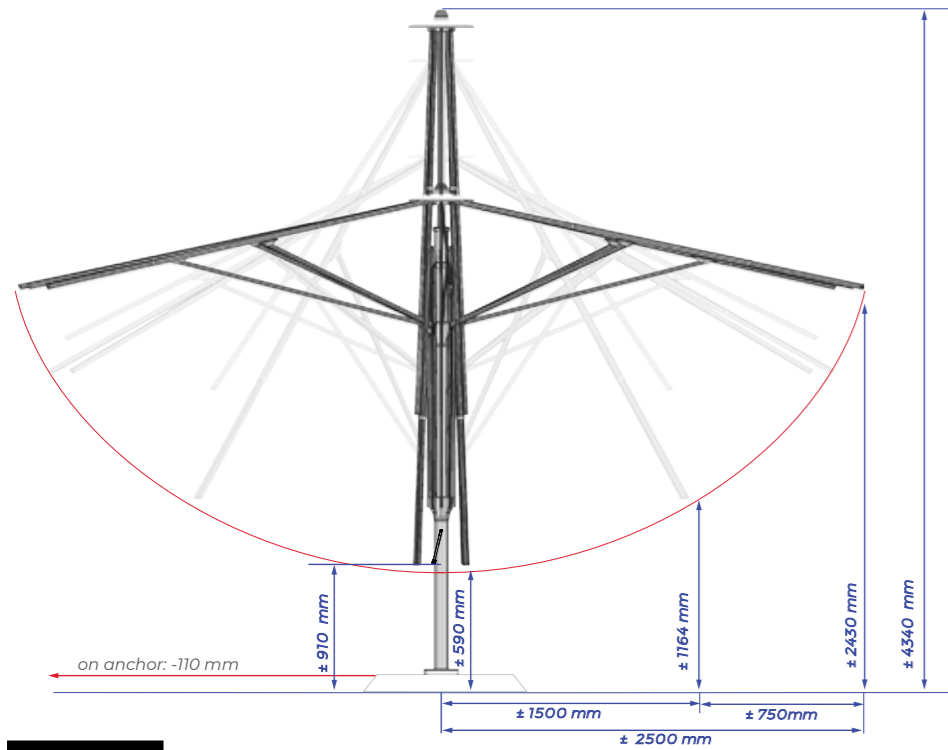

A sleek design with straight lines, that also looks marvelous while looking upwards to its eight stylishly decorated ribs. And it's a big one, as the squarely designed Basto is available in the sizes **400x400 cm** and **500x500 cm**. The Basto is equipped with a telescopic mast, that means the mast slides down when being opened, and up when being closed. This allows the parasol to open and close above a table. A large advantage for hospitality entrepreneurs because tables and chairs don't have to be constantly moved when opening or closing the parasol. The frame of the Solero Basto is made out of high quality aluminum. It's relatively lightweight and is very strong, the material also lasts against corrosion and is recyclable.

5x5 METER

4x4 METER

CHOOSE FROM 5 CLOTH COLOURS

SPECIFICATIONS & PRICES

DELIVERY FROM STOCK*

Item number	Description	Price in € excl. VAT	Price in € incl. VAT	Specifications
874.44.colour	Basto Pro 400x400 cm	1817,35	2199,00	Free protectioncover <input type="checkbox"/>
874.55.colour	Basto Pro 500x500 cm	2065,29	2499,00	Cantilever sunshade <input type="checkbox"/>
560.11.50	Tile base Basto (support is supplied with parasol)	329,75	399,00	Central pole <input type="checkbox"/>
574.60.50	Ground anchor Basto (support is supplied with parasol)	164,46	199,00	Telescopic system <input type="checkbox"/>

Lighting and heating can be found on pages 72-75
 Images of feet and anchors can be found on pages 82-83

Light included	<input type="checkbox"/>
Fade-resistant cloth	<input type="checkbox"/>
Pole in two parts	<input type="checkbox"/>
Tilttable	<input type="checkbox"/>
With rotating device 360°	<input type="checkbox"/>
Side inclination	<input type="checkbox"/>
Valance (without add. costs)	<input type="checkbox"/>
Operating system	winch
Weight cloth per m ²	300 grams
Integrated rib ends	<input type="checkbox"/>
Number of ribs	8
Closes over the table	<input type="checkbox"/>
Pole diameter	86 mm