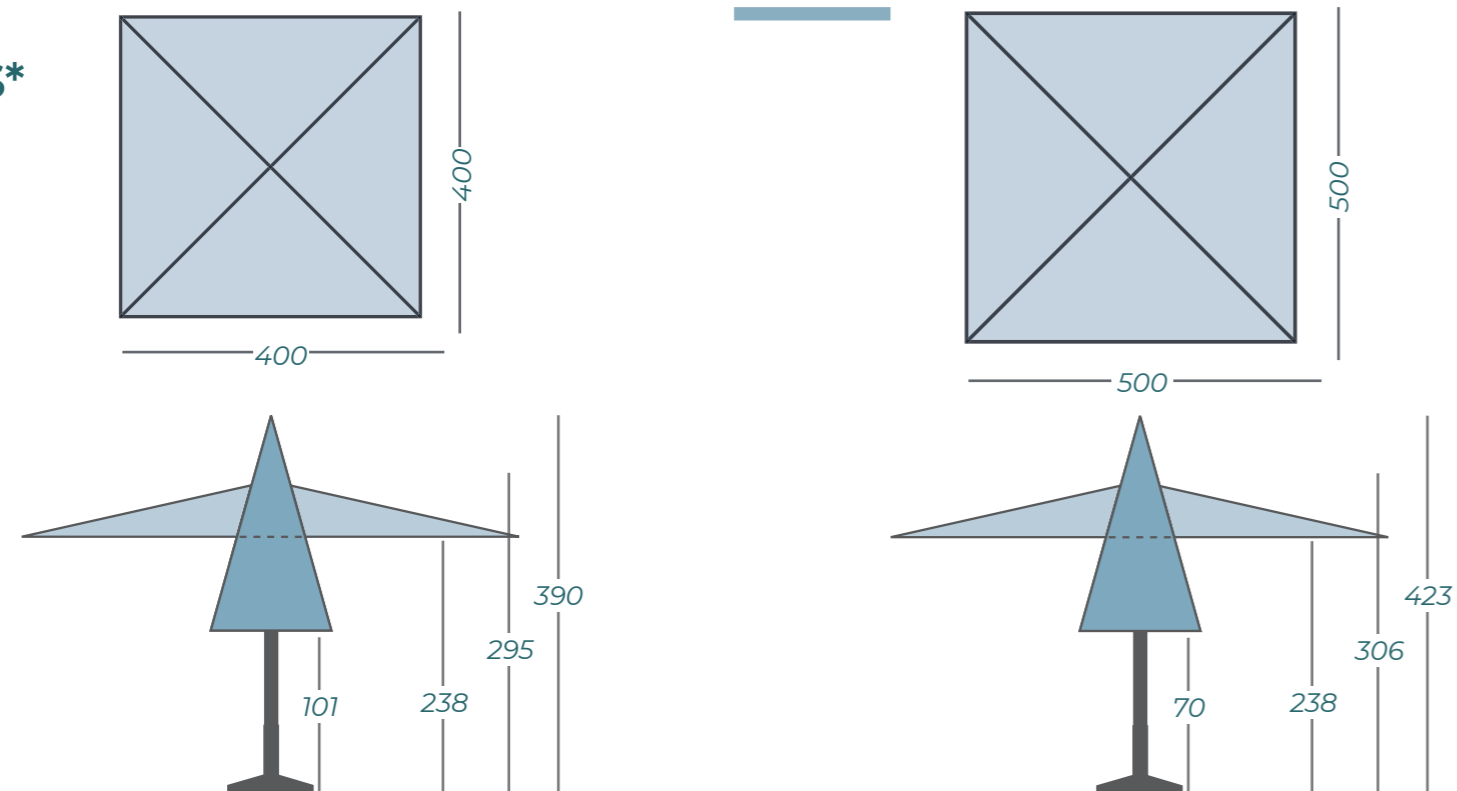

DIMENSIONS*