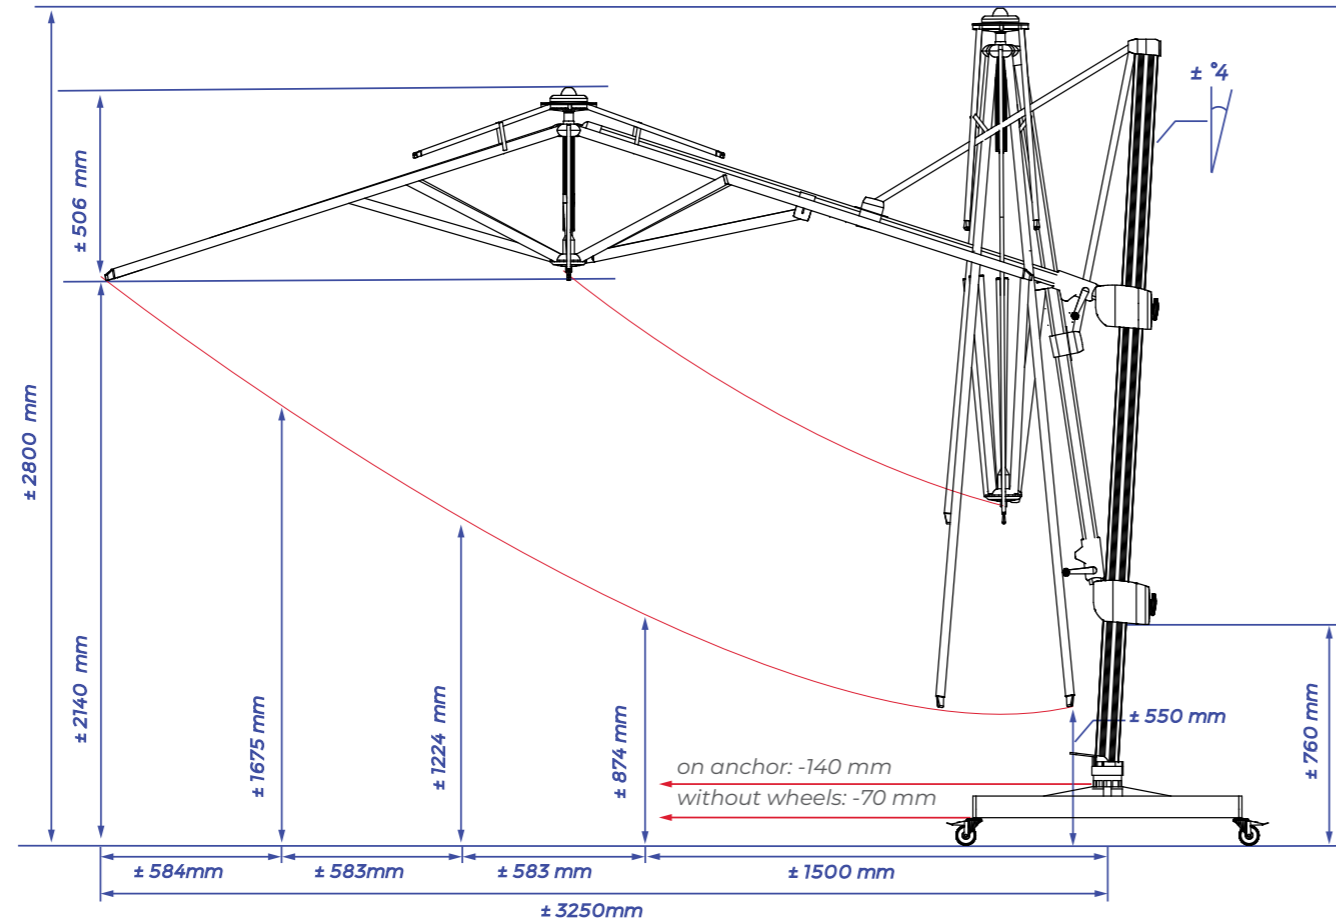

As the big brother of our successful Laterna parasol, the Fratello (Italian for 'brother') gains respect by its endless possibilities. It follows the sun by tilting to every side and comes with a stylish silver gray frame. With its **300 x 300 cm.** size, you know that all your guests will rest assured under this strong arm with its perky character. The special Solero O'Bravia parasol canvas is made of durable, heavy quality and is also colorfast.

## 3x3 METER

### VIDEO

Free protectioncover	yes
Cantilever sunshade	yes
Central pole	no
Telescopic system	no
Light included	yes
Fade-resistant cloth	yes
Pole in two parts	no
Tiltable	yes
With rotating device 360°	yes
Side inclination up to 45°	yes
Valance (without add. costs)	no
Operating system	Winch
Weight cloth per m²	300 grams
Integrated rib ends	yes
Number of ribs	8
Closes over the table	no
Pole diameter	80 mm