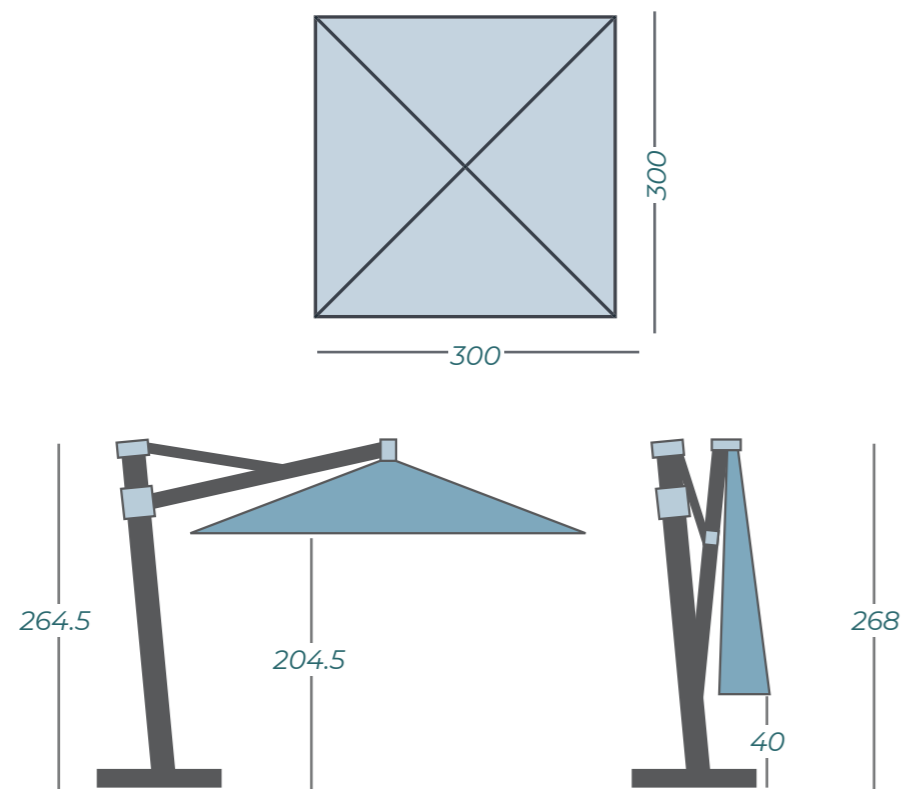

As the big brother of our successful Laterna parasol, the Fratello (Italian for 'brother') gains respect by its endless possibilities. It follows the sun by tilting to every side and comes with a stylish silver gray frame. With its **300 x 300 cm.** size, you know that all your guests will rest assured under this strong arm with its perky character. The special Solero O'Bravia parasol canvas is made of durable, heavy quality and is also colorfast.

### SHADE YOU CAN AIM

With the Solero Fratello you'll have different fastening options: a tile pedestal, ground anchor or borrowing pedestal. You can also secure the parasol to an existing concrete floor with an adaptor plate. The tile pedestal can be expanded with swiveling wheels allowing you to easily move it around.

## DIMENSIONS\*

## SPECIFICATIONS & PRICES

DELIVERY FROM STOCK\*

Item number	Description	Price in € excl. VAT	Price in € incl. VAT	Specifications
832.83.colour	Fratello 300x300 cm	818,18	990,-	Free protectioncover yes
832.33.99	Tile base	180,99	219,-	Cantilever sunshade yes
532.34.99	Ground anchor	78,51	95,-	Central pole no
532.14.50	Dig-in base Fratello + adaption	119,83	145,-	Telescopic system no
535.64.99	Swivelwheels 4x	80,99	98,-	Light included yes
535.24.54	Accento click-on light	Free with purchase	Free with purchase	Fade-resistant cloth yes
668.15.00	Heater	See pages 82-87	See pages 82-87	Pole in two parts no
532.15.50	Adaption Fratello	24,79	30,-	Tiltable yes
Images of feet and anchors can be found on pages 96-97 Lighting and heating can be found on pages 82-87				With rotating device yes
				Side inclination yes
				Valance (without add. costs) no
				Operating system Winch
				Weight cloth per m <sup>2</sup> 300 grams
				Integrated rib ends yes
				Number of ribs 8
				Closes over the table yes
				Pole diameter 80 mm