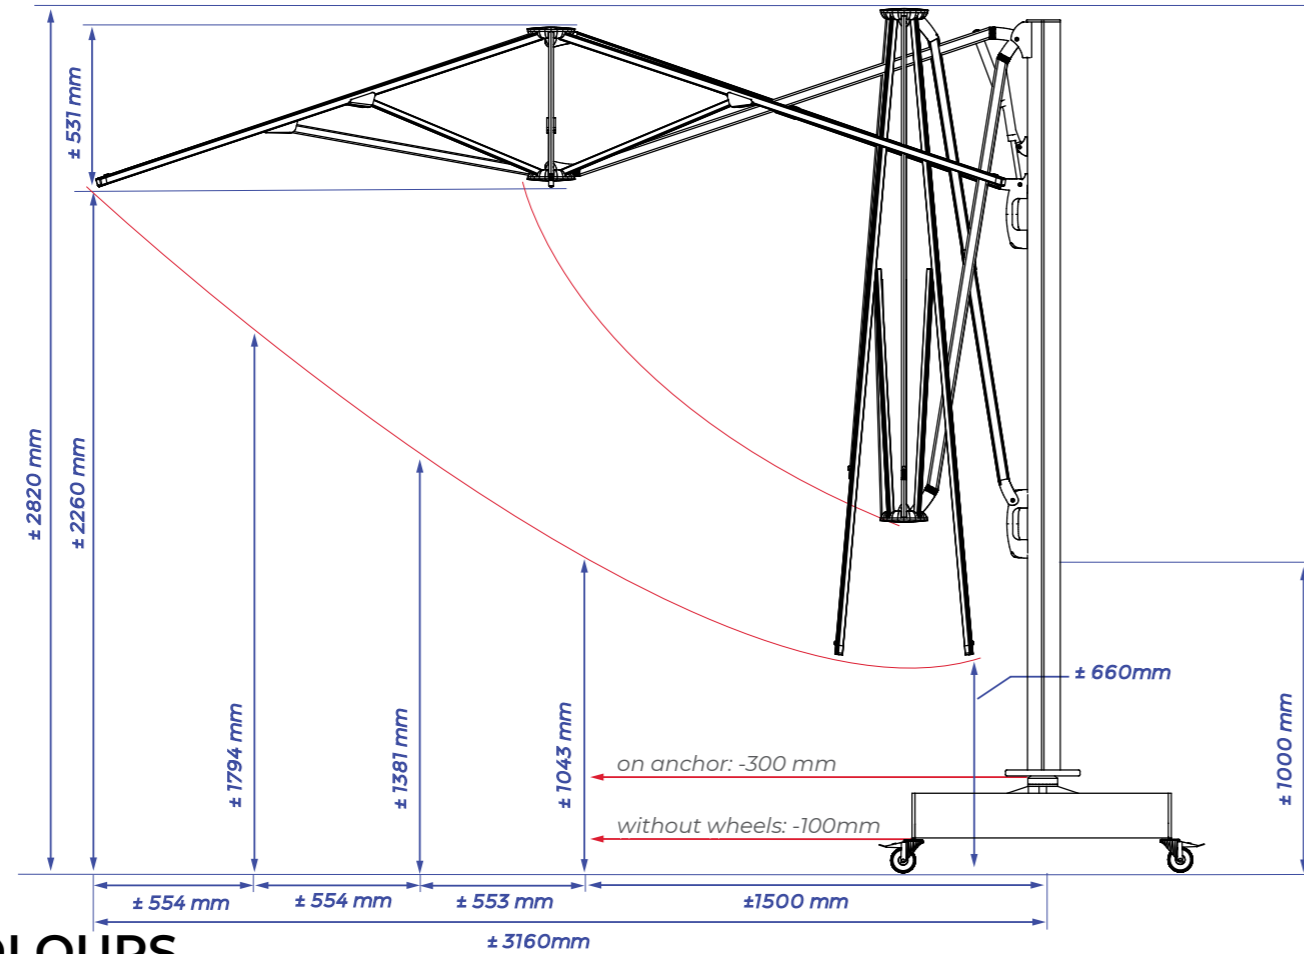

3x3 METER

CHOOSE FROM 5 CLOTH COLOURS

SPECIFICATIONS & PRICES

DELIVERY FROM STOCK*

Item number	Description	Price in € excl. VAT	Price in € incl. VAT	Specifications
860.33.colour	Fuerto Pro 300x300 cm	1238,84	1499,00	Free protectioncover yes
842.84.99	Tile base Fuerto Pro	321,49	389,00	Cantilever sunshade yes
532.16.51	Ground anchor Fuerto Pro	95,04	115,00	Central pole no
835.75.994	Set of 4 castors 75 mm black	81,00	98,00	Telescopic system no
832.75.99	Cover plate slab base high silver grey	156,20	189,00	Light included no

Lighting and heating can be found on pages 68-72
Images of feet and anchors can be found on pages 82-83

Free protectioncover	yes
Cantilever sunshade	yes
Central pole	no
Telescopic system	no
Light included	no
Fade-resistant cloth	yes
Pole in two parts	no
Tiltable	no
With rotating device 360°	yes
Side inclination	no
Valance (without add. costs)	no
Operating system	push & pull
Weight cloth per m²	300 grams
Integrated rib ends	yes
Number of ribs	8
Closes over the table	no
Pole diameter	app. 110mm

TIMELESS FRAME COLOR

VIDEO