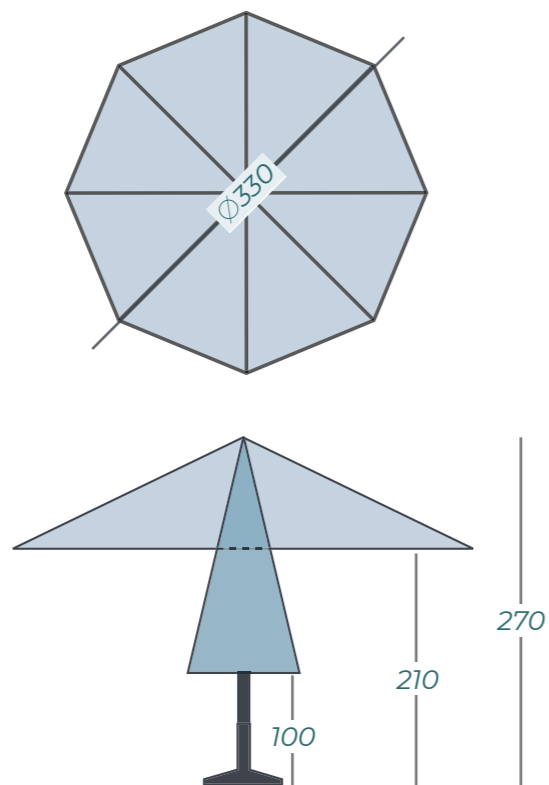

This breath-taking layer parasol has a diameter of **Ø330 cm** and is easy to operate. The cloth is always nice and tight thanks to the metal tensioners.

## DIMENSIONS\*