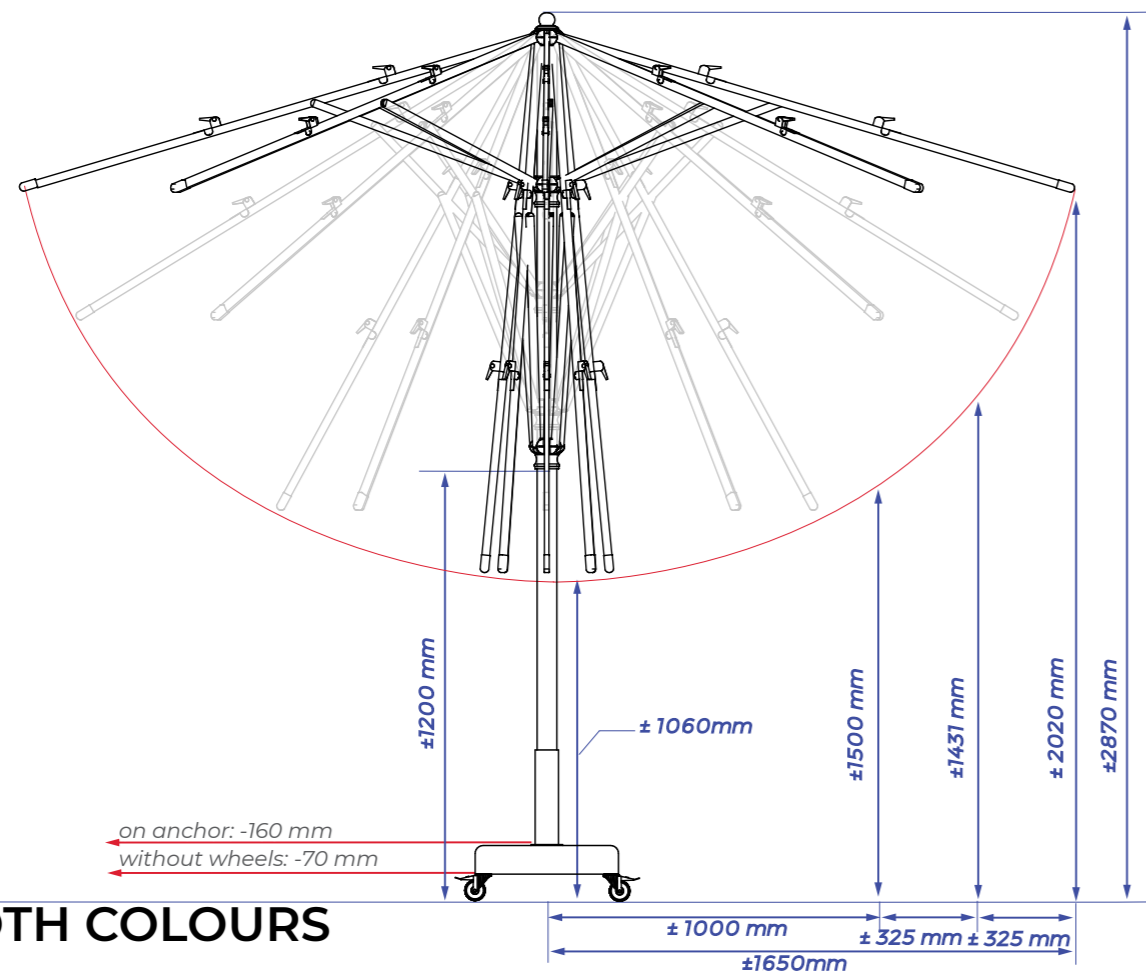

Ø3.3 METER

CHOOSE FROM 4 CLOTH COLOURS

**This colour will be produced in limited numbers

SPECIFICATIONS & PRICES

DELIVERY FROM STOCK*

Item number	Description	Price in € excl. VAT	Price in € incl. VAT	Specifications
838.33.colour	Lasagna Pro Ø330 cm	536,36	649,00	Free protectioncover yes
535.28.50	Fillable base black 70-100 kg	81,82	99,00	Cantilever sunshade no
535.28.62	Fillable base gray 70-100 kg	81,82	99,00	Central pole yes
527.51.55	Ground anchor	73,55	89,00	Telescopic system no
535.55.00	Granite base 55 kg	289,26	350,00	Light included no
535.30.60	Concrete base 60 kg	205,79	249,00	Fade-resistant cloth yes
535.31.60	4x wheels for Concrete base 60 kg	41,32	50,00	Pole in two parts no
535.24.84	Accento click-on light	74,34	89,95	Tiltable no

Lighting and heating can be found on pages 68-73
Images of feet and anchors can be found on pages 82-83

TIMELESS FRAME COLOR

VIDEO

Specifications	Value
Free protectioncover	yes
Cantilever sunshade	no
Central pole	yes
Telescopic system	no
Light included	no
Fade-resistant cloth	yes
Pole in two parts	no
Tiltable	no
With rotating device 360°	no
Side inclination	no
Valance (without add. costs)	no
Operating system	cord
Weight cloth per m²	300 grams
Integrated rib ends	no
Number of ribs	8
Closes over the table	yes
Pole diameter	48mm

*While stocks last