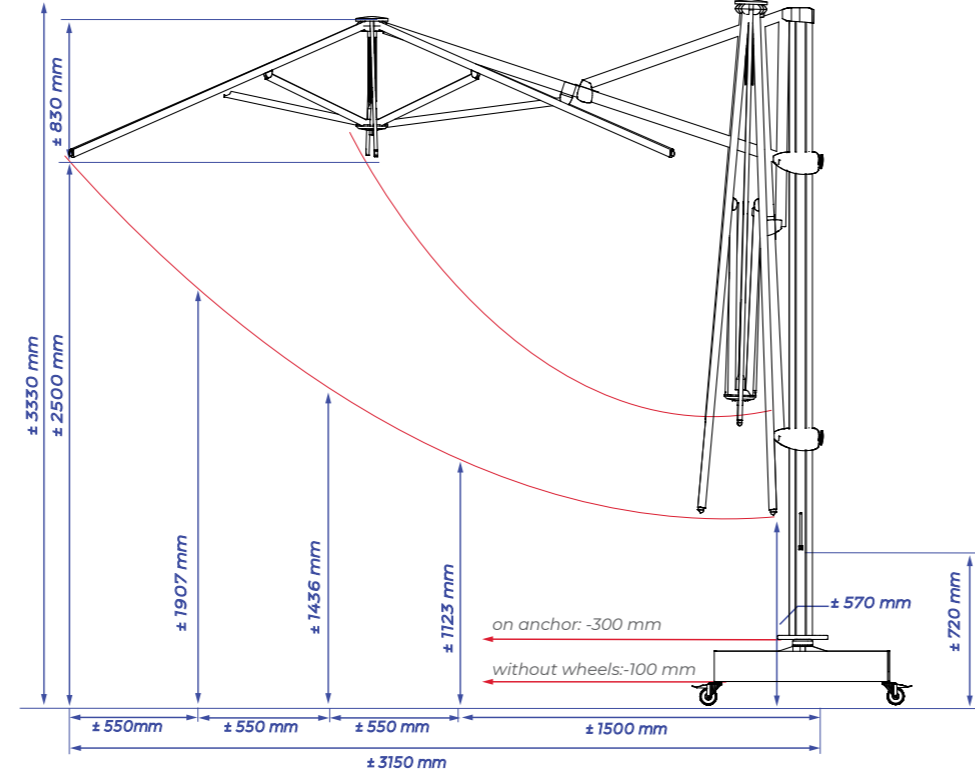

Palestro is available in **300x400 cm and 400x400 cm**. take into account that the mast of the Palestro is on the largest side with the 300x400 cm version!

ROBUST DESIGN

A sleek design that fits in every garden. The large 400 x 400 cm or 300x400 cm cloth ensures that everybody finds its favorite place in the shadow. Its robust design ensures it can stand a rough handling and the fade resistant cloth that looks brand new for years. The Palestro is an add-on for the entire family, that quickly becomes a part of your outside.

FLEXIBLE AND COMPLIANT

The Palestro proves that being big and beautiful doesn't have to be hard. With the nifty rotating mechanism and supple winch you'll turn and tilt this parasol easily in any direction. That way you'll easily enjoy all of its qualities.

4x4 METER

4x3 METER

CHOOSE FROM 4 CLOTH COLOURS

SPECIFICATIONS & PRICES

DELIVERY FROM STOCK*

Item number	Description	Price in € excl. VAT	Price in € incl. VAT
842.33.colour	Palestro Pro 300x400 cm	1528,10	1849,00
842.83.colour	Palestro Pro 400x400 cm	1569,42	1899,00
742.83.colour	Palestro Alu Wood 400x400 cm	1693,39	2049,00
542.85.99	Ground anchor Palestro Pro	164,46	199,00
842.84.99	Tile base Palestro Pro	321,49	389,00
742.84.99	Tile base Palestro black	321,49	389,00
535.24.84	Accento click-on light	Free with purchase	Free with purchase

Lighting and heating can be found on pages 68-73
 Images of feet and anchors can be found on pages 82-83

Specifications	
Free protectioncover	yes
Cantilever sunshade	yes
Central pole	no
Telescopic system	no
Light included	yes
Fade-resistant cloth	yes
Pole in two parts	no
Tiltable	yes
With rotating device 360°	yes
Side inclination	no
Valance (without add. costs)	no
Operating system	winch
Weight cloth per m ²	300 grams
Integrated rib ends	yes
Number of ribs	8
Closes over the table	no
Pole diameter	115 mm