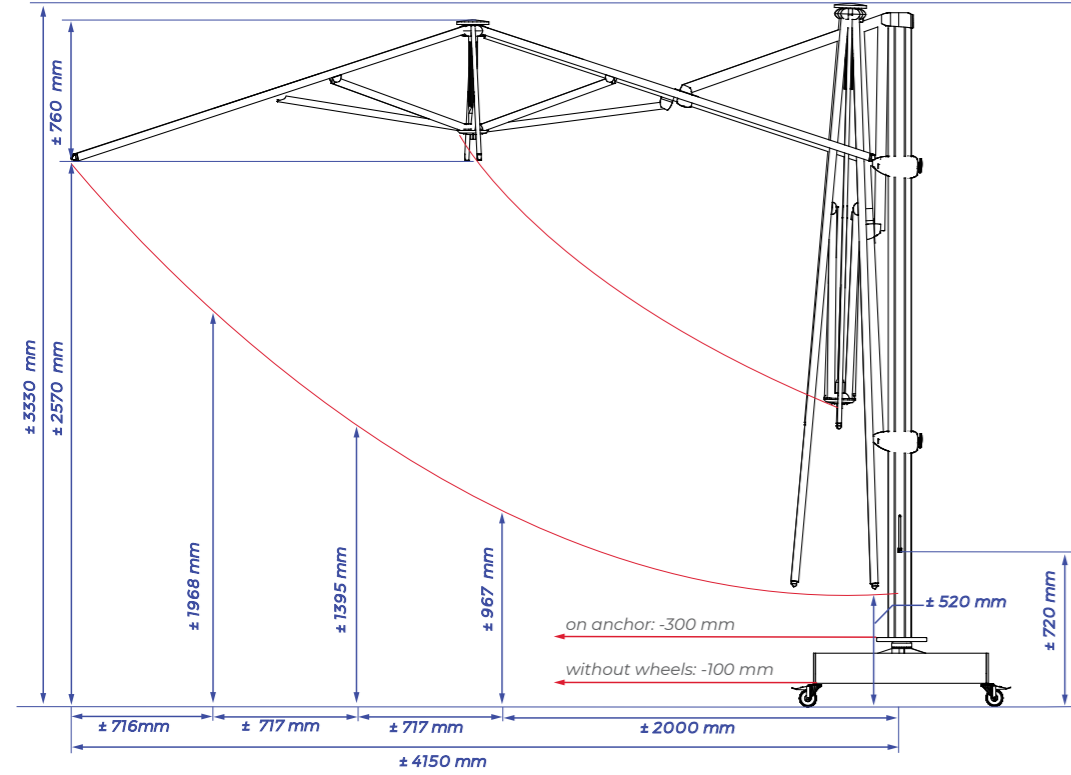

4x4 METER

4x3 METER

CHOOSE FROM 4 CLOTH COLOURS

SPECIFICATIONS & PRICES

DELIVERY FROM STOCK*

Item number	Description	Price in € excl. VAT	Price in € incl. VAT
842.33.colour	Palestro Pro 300x400 cm	1528,10	1849,00
842.83.colour	Palestro Pro 400x400 cm	1569,42	1899,00
742.83.colour	Palestro Alu Wood 400x400 cm	1693,39	2049,00
542.85.99	Ground anchor Palestro Pro	164,46	199,00
842.84.99	Tile base Palestro Pro	321,49	389,00
742.84.99	Tile base Palestro black	321,49	389,00
535.24.84	Accento click-on light	Free with purchase	Free with purchase

Lighting and heating can be found on pages 68-73
Images of feet and anchors can be found on pages 82-83

Specifications	
Free protectioncover	yes
Cantilever sunshade	yes
Central pole	no
Telescopic system	no
Light included	yes
Fade-resistant cloth	yes
Pole in two parts	no
Tiltable	yes
With rotating device 360°	yes
Side inclination	no
Valance (without add. costs)	no
Operating system	winch
Weight cloth per m²	300 grams
Integrated rib ends	yes
Number of ribs	8
Closes over the table	no
Pole diameter	115 mm

TIMELESS FRAME COLOR

VIDEO