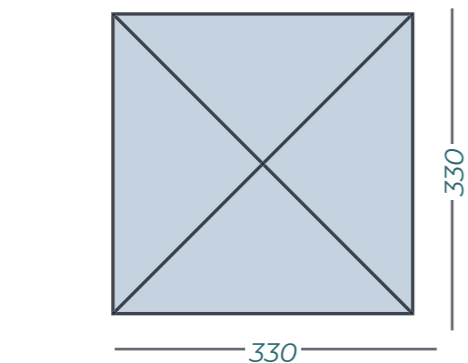

DIMENSIONS*

CHOOSE FROM 4 CLOTH COLOURS

*These dimensions were measured without base or ground anchor

SPECIFICATIONS & PRICES

DELIVERY FROM STOCK*

Item number	Description	Price in € excl. VAT	Price in € incl. VAT
833.33.colour	Presto 330x330 cm	640,50	775,-
833.40.colour	Presto ø 400 cm	640,50	775,-
833.51.70	Tile base Presto	180,99	219,-
535.64.99	4x swivelwheels for tile base	80,99	98,-
533.50.70	Ground anchor Presto	158,68	192,-
535.30.90	Granite base 90 kg	272,73	330,-
535.31.90	4x wheels for granite base 90 kg	53,72	65,-