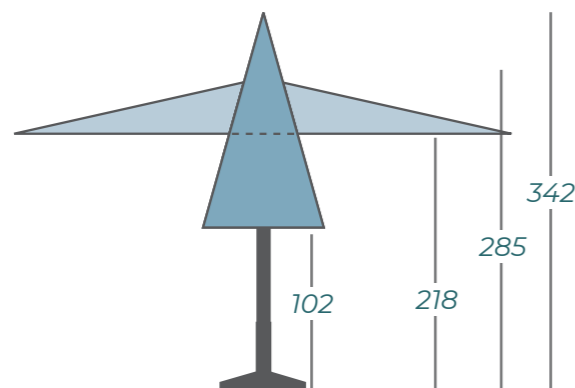

CHILD'S PLAY

With the easyturn knob you'll really open the parasol in just 2 seconds. Closing it is almost automatic. As soon as you turn the knob back, the Presto parasol will slide into the closed position. The Solero Presto is delivered with a robust mast of 63mm with a chic silver gray finish.

DIMENSIONS*

CHOOSE FROM 4 CLOTH COLOURS

*These dimensions were measured without base or ground anchor

SPECIFICATIONS & PRICES

DELIVERY FROM STOCK*

Item number	Description	Price in € excl. VAT	Price in € incl. VAT
833.33.colour	Presto 330x330 cm	640,50	775,-
833.40.colour	Presto ø 400 cm	640,50	775,-
833.51.70	Tile base Presto	180,99	219,-
535.64.99	4x swivelwheels for tile base	80,99	98,-
533.50.70	Ground anchor Presto	158,68	192,-
535.30.90	Granite base 90 kg	272,73	330,-
535.31.90	4x wheels for granite base 90 kg	53,72	65,-