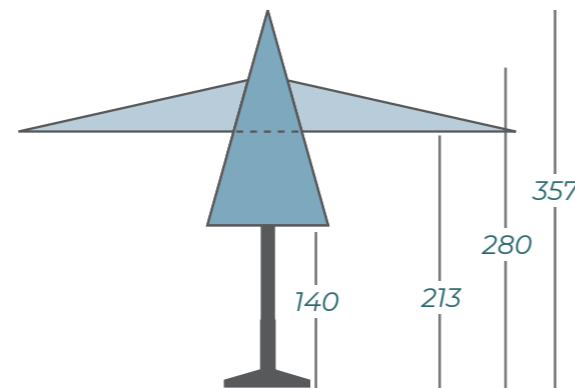

CHILD'S PLAY

With the easyturn knob you'll really open the parasol in just 2 seconds. Closing it is almost automatic. As soon as you turn the knob back, the Presto parasol will slide into the closed position. The Solero Presto is delivered with a robust mast of 63mm with a chic silver gray finish.

DIMENSIONS*

CHOOSE FROM 4 CLOTH COLOURS

*These dimensions were measured without base or ground anchor

SPECIFICATIONS & PRICES

DELIVERY FROM STOCK*

Item number	Description	Price in € excl. VAT	Price in € incl. VAT
833.33.colour	Presto 330x330 cm	640,50	775,-
833.40.colour	Presto ø 400 cm	640,50	775,-
833.51.70	Tile base Presto	180,99	219,-
535.64.99	4x swivelwheels for tile base	80,99	98,-
533.50.70	Ground anchor Presto	158,68	192,-
535.30.90	Granite base 90 kg	272,73	330,-
535.31.90	4x wheels for granite base 90 kg	53,72	65,-

Images of feet and anchors can be found on pages 96-97
Lighting and heating can be found on pages 82-87

A REFRESHING FRAME COLOUR

Specifications	
Free protectioncover	yes
Cantilever sunshade	no
Central pole	yes
Telescopic system	yes
Light included	no
Fade-resistant cloth	yes
Pole in two parts	yes
Tiltable	no
With rotating device	no
Side inclination	no
Valance (without add. costs)	no
Operating system	easy turn
Weight cloth per m ²	300 grams
Integrated rib ends	yes
Number of ribs	8
Closes over the table	yes
Pole diameter	65 mm