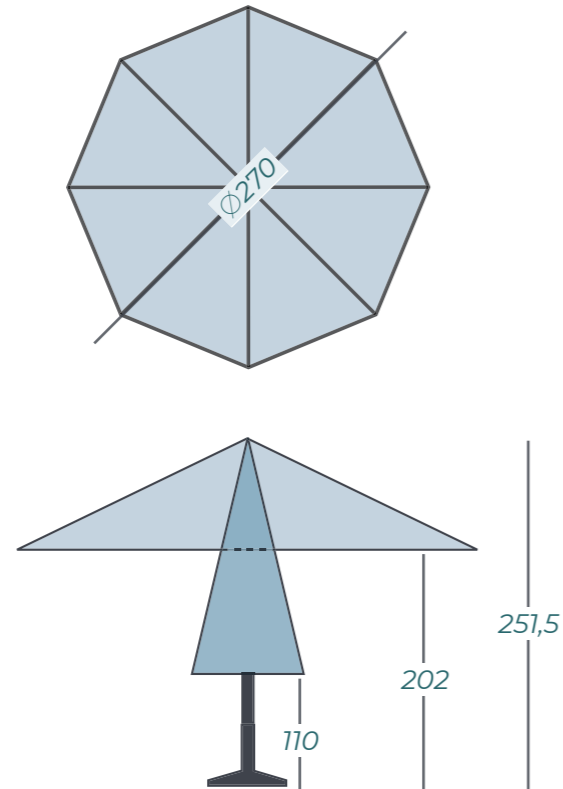

SOLERO® TEATRO PRO

The Teatro parasol is the smallest member of the Solero family. This garden parasol has a cloth **diameter of 270cm**. The parasol cloth is made of a solid, heavy quality and is guaranteed to be fade resistant. The parasol cloth is made of a solid, heavy quality and is guaranteed to be fade resistant. After a number of years your blue parasol will be, well, still blue!

DIMENSIONS*

CHOOSE FROM 6 CLOTH COLOURS

*These dimensions were measured without base or ground anchor

SPECIFICATIONS & PRICES

DELIVERY FROM STOCK*

Item number	Description	Price in € excl. VAT	Price in € incl. VAT	Specifications
828.30.colour	Teatro Ø 270 cm	161,16	195,-	Free protectioncover yes
527.40.99	Fillable base Teatro	49,59	60,-	Cantilever sunshade no
527.35.55	Ground anchor Teatro	70,25	85,-	Central pole yes
535.30.35	Concrete base 35 kg	82,60	99,95	Telescopic system no
535.31.60	4x wheels for concrete base 35 kg	41,32	50,-	Light included no
535.30.45	Concrete base 45 kg	115,70	140,-	Fade-resistant cloth yes
535.55.00	Granite base 55 kg	181,82	220,-	Pole in two parts yes
535.30.10	Steel grass spike	73,55	89,-	Tiltable no
535.24.54	Accento click-on light	73,55	89,-	With rotating device no