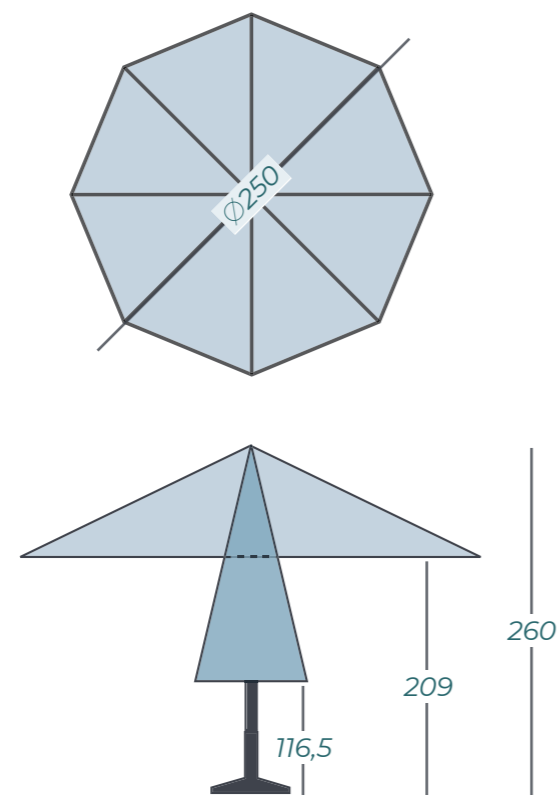

SOLERO® VATICANO PRO

The Solero Vaticano with a **250 cm diameter** is a unique combination of a refreshing yet classic design. This parasol only takes little space, while its wide span and swiveling cloth offer plenty of shade. The Vaticano is an excellent add-on to virtually every decor style of your garden, balcony or terrace.

STRONG AS IRON BUT LIGHT AS A FEATHER

It's rare for a parasol with a 250 cm. span width to be handled so lightly. The Vaticano is humble while being operated, but shows grandeur in its performance. And of course you'll receive a stylish gray protective cover with your order. The Solero Accento click-on light fits around the mast of the Vaticano, it's a nice addition that gives the parasol just a little bit more appeal.

24 FLEXIBLE RIBS

The 24 ribs of the Vaticano keep the canvas nice and tight, even if the parasol is tipped, this way the setting sun can be blocked out without having to worry about a little wind.

DIMENSIONS*

CHOOSE FROM 4 CLOTH COLOURS

*These dimensions were measured without base or ground anchor

SPECIFICATIONS & PRICES

DELIVERY FROM STOCK*

Item number	Description	Price in € excl. VAT	Price in € incl. VAT	Specifications
828.25.colour	Vaticano Ø 250 cm	194,21	235,-	Free protectioncover yes
527.35.55	Ground anchor Vaticano RVS	70,25	85,-	Cantilever sunshade no
535.30.35	Concrete base 35 kg	82,60	99,95	Central pole yes
535.31.60	4x wheels for Concrete base 35 kg	41,32	50,-	Telescopic system yes
535.30.45	Concrete base 45 kg	115,70	140,-	Light included no
535.55.00	Granite base 55 kg	181,82	220,-	Fade-resistant cloth yes
535.30.10	Steel grass spike	73,55	89,-	Pole in two parts yes
535.24.54	Accento click-on light	73,55	89,-	Tilttable yes